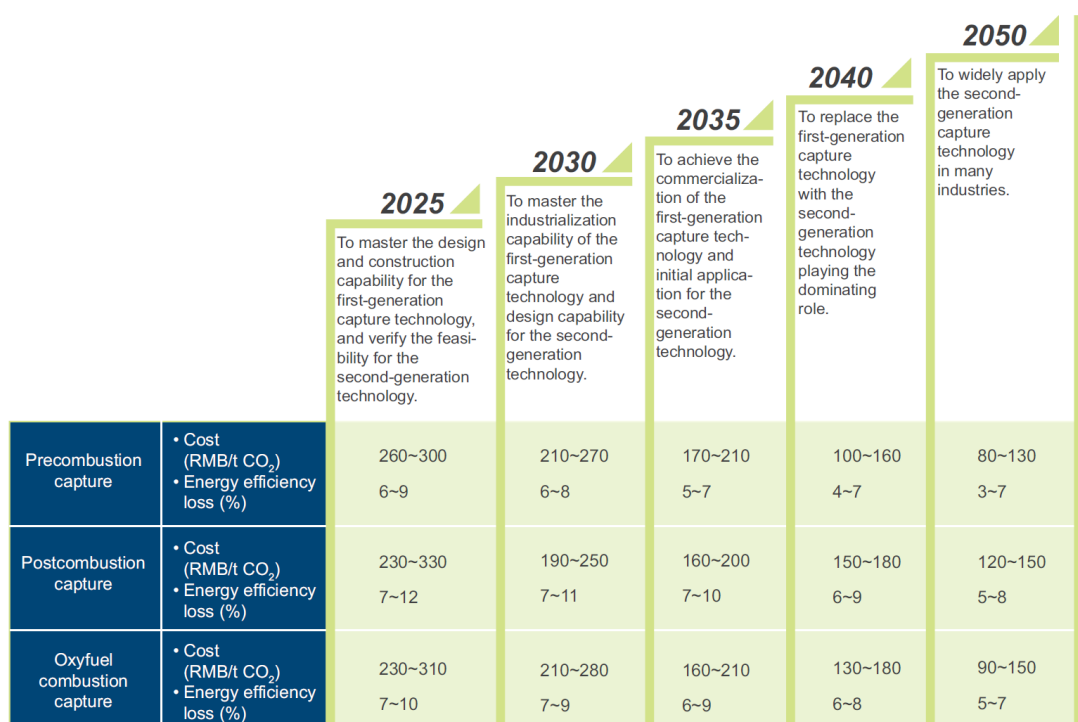

WEBINAR ANNOUNCEMENT

“Progress and Layout of Carbon Capture Utilization and Storage in China”

Thursday 5 March 2020 08:00 EST / 14:00 CET / 21:00 CST

The Clean Energy Ministerial CCUS Initiative is delighted to invite you to a webinar entitled “Progress and Layout of Carbon Capture, Utilization, and Storage in China”.

CCUS is an important measure for China to tackle the dual challenges of energy security and climate security. Since 2006, the Chinese government has been committed to the development of CCUS technology, and has contributed to valuable demonstration experiences in a cost-effective way. By 2019, China had built more than 20 small-scale CCUS projects, including capture demonstration for thermal power plants, CO₂-EOR projects, and geological storage projects.